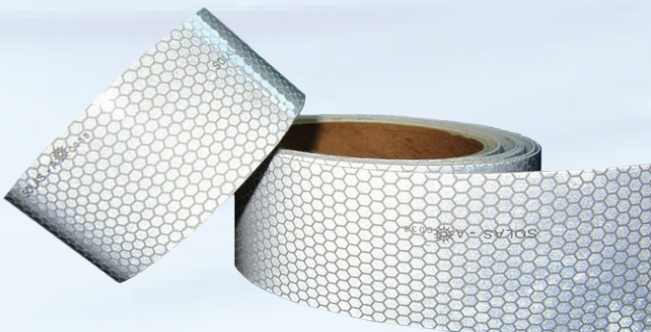

SOLAS RETRO REFLECTIVE TAPE

Solas retro reflective tape was created to enhance visibility of life saving equipment, increasing detection during night search and rescue missions and in poor visibility.

Solas marine grade retro reflective tape, self-adhesive, spherical lens elements encapsulated by a flexible weather resistant plastic.